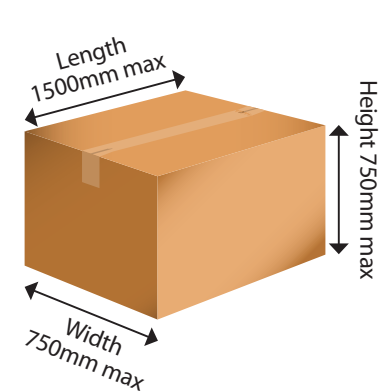

For full weights and prices for Letters, Large Letters, Flats & Packets, please visit our website or call Customer Services.

Signed For to the UK, CI & IOM

£1 in addition to postage

Post can be sent by Signed For within the Bailiwick, to the UK, Jersey and the Isle of Man. Proof of posting (a receipt) is issued at the time of posting and a signature is required on delivery at the destination address.

Bailiwick

Item weight not over	Letter	Large Letter	Packet
POSTCARD	£0.41	-	-
100g	£0.41	£0.56	£0.98
250g	-	£1.09	£1.45
500g	-	£1.51	£1.92
750g	-	£2.04	£2.49
1000g	-	-	£3.08
1250g	-	-	£3.68
Each 250g thereafter	-	-	+£0.59
10kg max	-	-	£24.33

Parcel

Item weight not over	Insurance Up to £42	Insurance Up to £250	Insurance Up to £500
2kg	£4.00	£6.50	£9.00
5kg	£5.00	£7.50	£10.00
10kg	£9.50	£12.00	£14.50
30kg	£15.00	£17.50	£20.00

The minimum length for any item posted is 90mm, minimum width 140mm and the minimum thickness is 0.25mm.

We try hard to get your local & UK Letters delivered the day after you post them although with standard post this cannot be guaranteed.

Jersey, UK & Isle of Man

Item weight not over	Letter	Large Letter	Packet
POSTCARD	£0.55	-	-
100g	£0.55	£0.76	-
250g	-	£1.62	£2.72
500g	-	£2.71	£3.72
750g	-	£3.32	£4.98
1000g	-	-	£6.23
1250g	-	-	£7.49
1500g	-	-	£8.75
1750g	-	-	£10.01
2000g	-	-	£11.27
Each 500g thereafter	-	-	+£2.52
10kg max	-	-	£51.59

Parcel

Item weight not over	Insurance Up to £56	Insurance Up to £250	Insurance Up to £500
2kg	£9.75	£12.25	£14.75
5kg	£12.40	£14.90	£17.40
10kg	£15.50	£18.00	£20.50
30kg	£20.50	£23.00	£25.50

Insure your item for a £2.50 fee for up to £250 and £5 for up to £500 for our Bailiwick, Jersey, UK and Isle of Man standard services.

European

Item weight not over	Letter	Large Letter	Packet
POSTCARD	£0.62	-	-
20g	£0.62	-	-
40g	£0.84	-	-
50g	-	£1.19	-
60g	£0.98	-	-
80g	£1.16	-	-
100g	£1.32	£1.56	£1.96
150g	-	£2.11	-
200g	-	£2.47	£2.90
250g	-	£3.02	-
300g	-	£3.39	£3.85
350g	-	£3.94	-
400g	-	£4.30	£4.80
450g	-	£4.86	-
500g	-	£5.23	£5.74
550g	-	£6.05	-
600g	-	£6.42	-
650g	-	£6.98	-
700g	-	£7.34	-
750g	-	£7.89	-
1000g	-	-	£10.64
1500g	-	-	£15.54
2000g max	-	-	£20.44

Global Priority Parcels

- 30kg maximum weight to most destinations.
- Maximum parcel sizes vary by destination.
- Item insured up to a maximum value of £50 for loss or damage.
- Additional insurance available up to £250 subject to payment of £4.00.

Item weight not over	Republic of Ireland	Belgium, Netherlands, Luxembourg	France, Denmark, Germany	Italy, Spain, Portugal, Greece	Rest of Europe	USA, Canada	Far East, Australia	Rest of World
1kg	£15.48	£28.48	£29.72	£32.19	£28.48	£38.39	£47.07	£48.92
2kg	£21.17	£33.44	£34.67	£37.15	£33.44	£50.77	£61.93	£65.02
3kg	£26.01	£37.76	£39.01	£40.99	£37.76	£62.55	£75.55	£80.51
4kg	£29.97	£41.49	£42.72	£43.71	£41.49	£73.69	£87.94	£95.37
5kg	£33.94	£45.20	£46.45	£46.45	£45.20	£84.84	£100.33	£110.24
6kg	£36.42	£46.68	£48.43	£49.17	£46.68	£91.04	£107.75	£122.62

Global Value Parcels