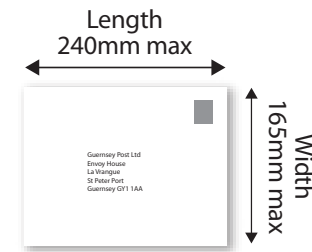

Business Account Services - Postal Rates 11th April 2016 (These rates apply to PPI and Franking account holders only)

Postcard

Min: 90mm x 140mm
Max: 235mm x 120mm x 5mm

Letter

Thickness 5mm max
Weight 100g max

Minimum Size

The minimum length for any item posted is 140mm, minimum width 90mm, and the minimum thickness is 0.25mm.