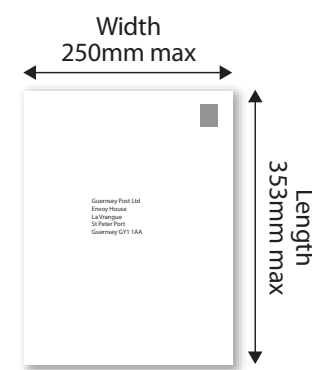

Large Letter

Weight 750g max
Thickness 25mm max - Bailiwick, UK, Jersey & IOM.
Thickness 20mm max - Europe/ROW.