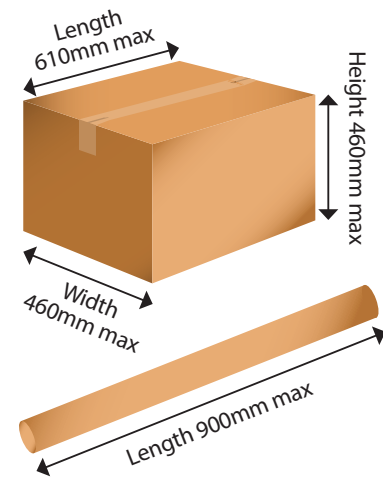

Packet

Parcel

Width + Height + Length must not exceed 3 metres maximum