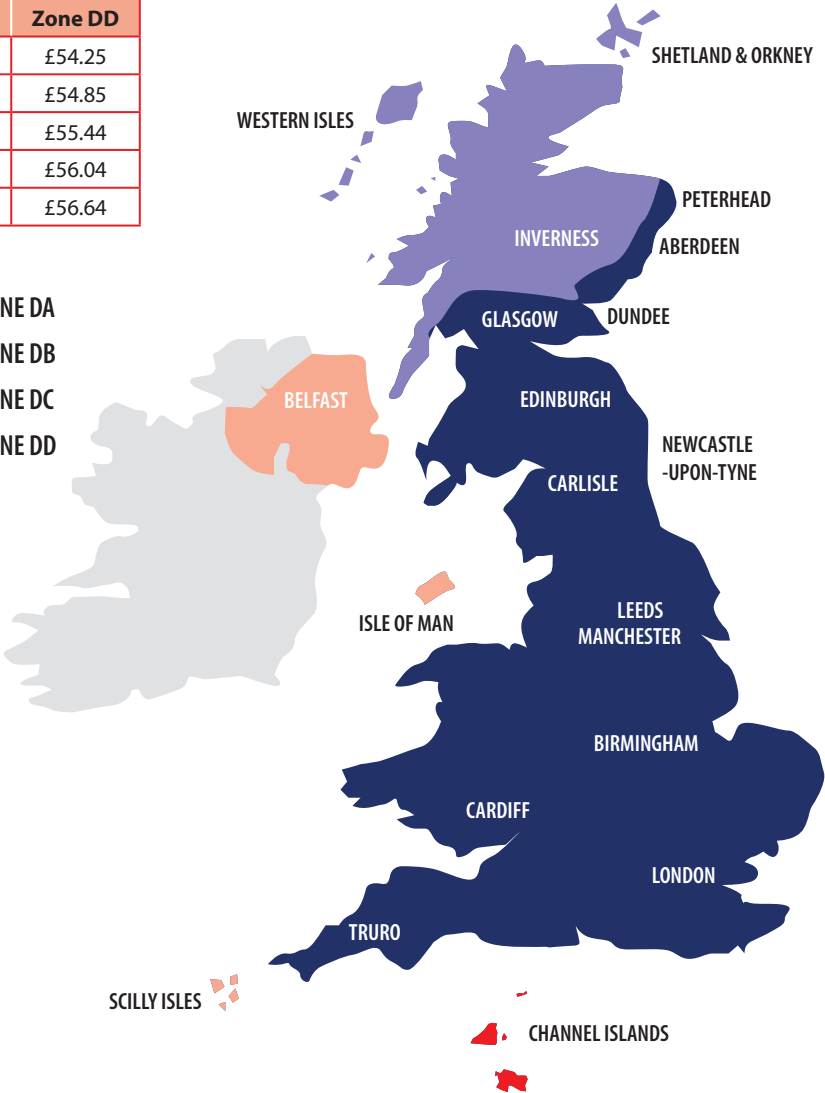

www.guernseypost.com/fedex or call

Customer Services 711720

FedEx UK

Next Day	
Weight	Zone DD
0.5	£54.25
1.0	£54.85
1.5	£55.44
2.0	£56.04
2.5	£56.64

- ZONE DA
- ZONE DB
- ZONE DC
- ZONE DD

FedEx UK Zones

For a full list of all FedEx UK delivery destinations and delivery timescales, please refer to the website www.guernseypost.com/fedex or visit www.fedex.com.

Rest of World Destination zones and transit times (working days)

	Zone	Days		Zone	Days		Zone	Days
Afghanistan	E	8	British Virgin Isles.	D	3-4	Eritrea	E	4-5
Algeria	C	3-4	Brunei	C	4-5	Ethiopia	E	3-4
American Samoa	E	8-9	Burkina Faso	E	7	Fiji	E	7
Angola	E	6-7	Burundi	E	N/A	French Guiana	D	4-5
Anguilla	D	3-4	Cambodia	B	4-5	French Polynesia	E	7
Antigua & Barbuda	D	3-4	Cameroon	E	9	Gabon	E	7
Argentina	D	3-4	Canada	A	2-3	Gambia	E	9-10
Armenia	E	3-4	Cape Verde	E	10-11	Georgia	E	4-5
Aruba	D	3-4	Cayman Islands	D	3-4	Ghana	E	3-4
Australia	B	4-5	Chad	E	6-7	Grenada	D	3-4
Azerbaijan	E	3-4	Chile	D	3-4	Guadeloupe	D	2-4
Bahamas	D	2-3	China	B	3-4	Guam	E	4-5
Bahrain	C	3-4	Colombia	D	3-4	Guatemala	D	2-3
Bangladesh	C	3-4	Congo (Brazzaville)	E	8	Guinea	E	4-5
Barbados	D	3-4	Cook Islands	E	8-9	Guyana	D	3-4
Belize	D	3-4	Costa Rica	D	3-4	Haiti	D	3-4
Benin	E	6-7	Curacao	D	3-4	Honduras	D	3-4
Bermuda	D	3-4	Djibouti	E	9-10	Hong Kong	B	3-4
Bhutan	C	7	Dominica	D	3-4	India	C	3-4
Bolivia	D	4-5	Dominican Republic	D	2-3	Indonesia	B	3-5
Bonaire, Saba, St Eustatius	D	4-7	East Timor	B	8	Iraq	E	8-9
Botswana	E	5-6	Ecuador	D	4-5	Israel	C	3-4
Brazil	D	3-4	Egypt	C	3-4	Ivory Coast	E	4-5
			El Salvador	D	3-4			